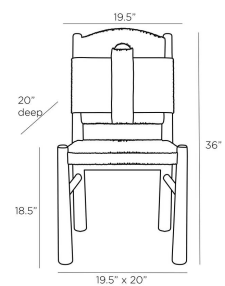

SOLANGE DINING CHAIR

5775
 Tobacco Wash
 H: 36 IN
 W: 19.5 IN
 D: 20 IN

The Solange dining chair is rendered in playful shapes and artisanal materials. The clever chair, created in sable finished mango wood and woven, tobacco-washed paper cord, features a carved opening at the top of the frame for easy carriage from room to room. Finish will vary.