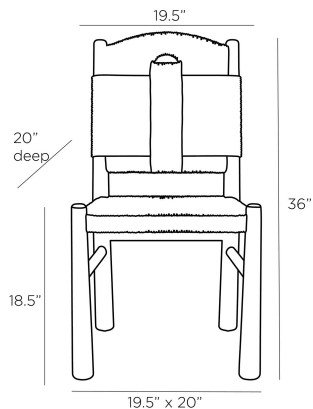

ARTERIOS

SOLANGE DINING CHAIR

5775
Tobacco Wash, Paper Cord

The Solange dining chair is rendered in playful shapes and artisanal materials. The clever chair, created in sable finished mango wood and woven, tobacco-washed paper cord, features a carved opening at the top of the frame for easy carriage from room to room. Finish will vary.

APPEARANCE

Materials	Paper Cord, Paper Cord, Wood
Finishes	Tobacco Wash, Tobacco Wash, Sable
Finish Will Vary	Yes
Top Coat/Sealant	No

DIMENSIONS

Overall	W: 19.5 in x D: 20 in x H: 36 in
Foot Print	W: 19.5 in x D: 20 in
Leg	H: 16.5 in
Seat Back	H: 19 in
Seat	W: 18 in x D: 17 in x H: 18.5 in
Diagonal Dimensions	W: 42.5 in

SHIPPING

Shipping Requirements	Truck Ship
Product Weight	19.0 lbs
Gross Weight 1	39.9 lbs
Shipping Box 1	W: 24.0 in x D: 21.5 in x H: 38.0 in

ADDITIONAL INFO

Base/Foot Type	Glides

CONTRACT

Contract Suitability	Contract Suitable With Conditions
Contract Conditions	Not for use in high traffic/public spaces

REPLACEMENT PARTS

5775FEET