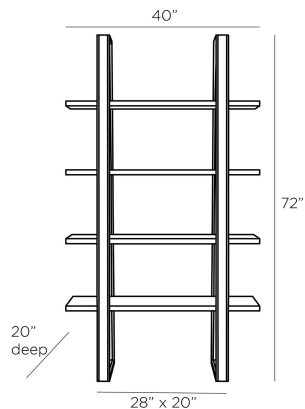

ARTERIO RS

REEDLEY ETAGERE

5766
Oyster, Oak Veneer

Streamlined architecture and function unite in the Reedley etagere. The angled, ladder-style, étagère with sled-leg construction is created of oyster oak veneer with contrasting bronzed-brass banding around the frame. Finish will vary.

APPEARANCE

Materials	Oak Veneer, Oak Veneer, Brass
Finishes	Oyster, Oyster, Bronze
Finish Will Vary	Yes
Top Coat/Sealant	Yes

DIMENSIONS

Overall	W: 40 in x D: 20 in x H: 72 in
Foot Print	W: 28 in x D: 20 in
Leg	W: 3 in
Shelf	W: 40 in x D: 14 in
Diagonal Dimensions	W: 75 in

SHIPPING

Shipping Requirements	Truck Ship
Product Weight	99.0 lbs
Gross Weight 1	207.9 lbs
Shipping Box 1	W: 76.0 in x D: 23.4 in x H: 43.3 in

ADDITIONAL INFO

Shelf Count	4
Base/Foot Type	Glides

CONTRACT

Contract Suitability	Contract Suitable As Is
----------------------	-------------------------