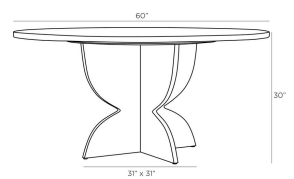

REDFORD DINING TABLE

5759
 Chateau Gray
 H: 30 IN
 Dia: 60.0 IN

The round, pedestal Redford dining table is designed with planar construction, creating striking visual balance. Its design is made more beautiful in striated chateau gray ofram veneer. Finish will vary.