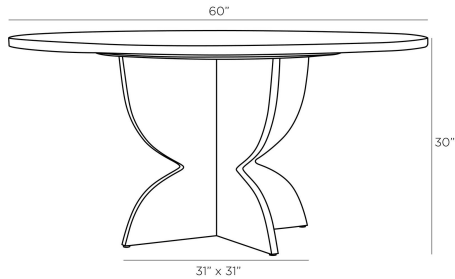

ARTERIOS

REDFORD DINING TABLE

5759
Chateau Gray, Ofram Veneer

The round, pedestal Redford dining table is designed with planar construction, creating striking visual balance. Its design is made more beautiful in striated chateau gray ofram veneer. Finish will vary.

APPEARANCE

Materials	Ofram Veneer, Ofram Veneer
Finishes	Chateau Gray, Chateau Gray
Finish Will Vary	Yes
Top Coat/Sealant	Yes

DIMENSIONS

Overall	Dia: 60.0 in x H: 30 in
Foot Print	W: 31 in x D: 31 in
Table Top	Dia: 60.0 in x H: 1.5 in
Diagonal Dimensions	W: 67 in

SHIPPING

Shipping Requirements	Truck Ship
Product Weight	163.0 lbs
Gross Weight 1	342.3 lbs
Shipping Box 1	W: 4.0 in x D: 64.4 in x H: 64.4 in

ADDITIONAL INFO

Base/Foot Type	Glides
----------------	--------