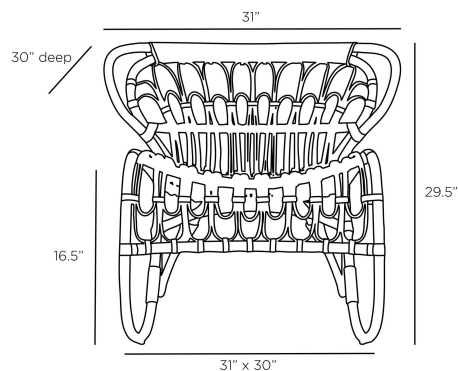

ARTERIOS

RAYNA LOUNGE CHAIR

5753
Gray Wash, Rattan

A creative take on intricate, turn-of-the-century wicker motifs, the Rayna lounge chair is a curvaceous beauty in gray-washed rattan. In any room, the lounge is a refined and exquisitely crafted statement-maker. Finish will vary.

APPEARANCE

Materials	Rattan, Rattan
Finishes	Gray Wash, Gray Wash
Finish Will Vary	Yes
Top Coat/Sealant	No

DIMENSIONS

Overall	W: 31 in x D: 30 in x H: 29.5 in
Foot Print	W: 31 in x D: 30 in
Seat Back	H: 14.5 in
Seat	W: 19 in x D: 19 in x H: 16.5 in
Diagonal Dimensions	W: 42 in

SHIPPING

Shipping Requirements	Truck Ship
Product Weight	12.0 lbs
Gross Weight 1	25.2 lbs
Shipping Box 1	W: 31.75 in x D: 32.25 in x H: 34.75 in

ADDITIONAL INFO

Base/Foot Type	Glides

CONTRACT

Contract Suitability	Contract Suitable With Conditions
Contract Conditions	Not for use in high traffic/public spaces

REPLACEMENT PARTS

5736FOOT