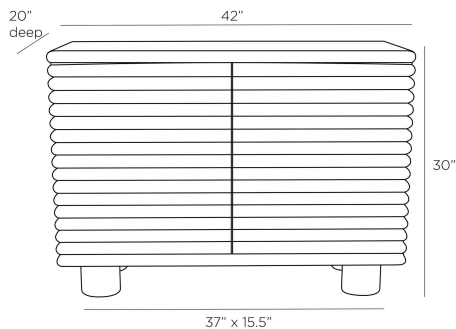

ARTERIOS

SEINE CABINET

5738

Smoke, Oak Veneer

Channeled, smoke oak veneer with mitered edges, and round cylindrical legs contribute to the Seine's soft, modern aesthetic. The small-scale cabinet, finished with contrasting, vintage brass finger-pull hardware, adds texture and interest to any space in need of a little something special. Finishes will vary.

APPEARANCE

Materials	Oak Veneer, Oak Veneer, Brass
Finishes	Smoke, Smoke, Vintage Brass
Finish Will Vary	Yes
Top Coat/Sealant	Yes

DIMENSIONS

Overall	W: 42 in x D: 20 in x H: 30 in
Foot Print	W: 37 in x D: 15.5 in
Shelf	W: 39 in x D: 17 in x H: 1 in
Diagonal Dimensions	W: 36 in

SHIPPING

Shipping Requirements	Special Handling Required
Product Weight	126.5 lbs
Gross Weight 1	265.65 lbs
Shipping Box 1	W: 34.0 in x D: 34.0 in x H: 45.0 in

ADDITIONAL INFO

Shelf Count	1
Base/Foot Type	Glides