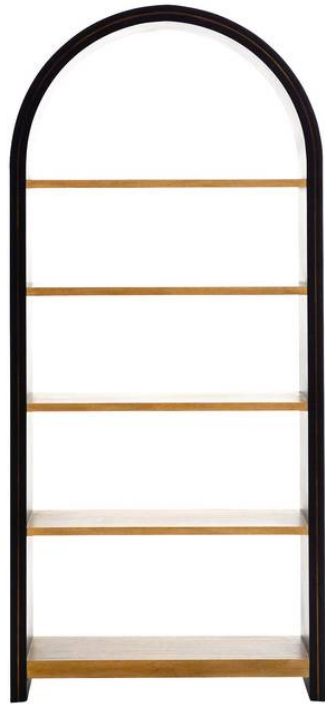

OSMOND BOOKSHELF

5728
 Ebony
 H: 84.5 IN
 W: 38 IN
 D: 16 IN

Inspired by the windows of the Roman Colosseum, the Osmond brings this architectural reference to life. The oak veneer foundation in ebony is fitted with five shelves in an oyster finish for a unique contrast. An antique brass inlay traces the frame. Finish will vary.