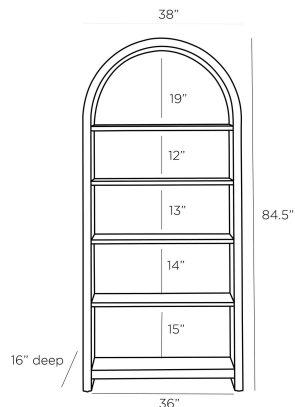

ARTERIOS

OSMOND BOOKSHELF

5728
Ebony, Oak Veneer

Inspired by the windows of the Roman Colosseum, the Osmond brings this architectural reference to life. The oak veneer foundation in ebony is fitted with five shelves in an oyster finish for a unique contrast. An antique brass inlay traces the frame. Finish will vary.

APPEARANCE

Materials	Oak Veneer, Oak Veneer, Oak Veneer, Brass
Finishes	Ebony, Ebony, Oyster, Antique Brass
Finish Will Vary	Yes
Top Coat/Sealant	Yes

DIMENSIONS

Overall	W: 38 in x D: 16 in x H: 84.5 in
Foot Print	W: 38 in x D: 16 in
Shelf	W: 34 in x D: 16 in
Diagonal Dimensions	W: 86 in

SHIPPING

Shipping Requirements	Truck Ship
Product Weight	160.0 lbs
Gross Weight 1	210.0 lbs
Shipping Box 1	W: 19.88 in x D: 42.13 in x H: 87.0 in

CONTRACT

Contract Suitability	Contract Suitable As Is

SWATCHES

OWSW	2x2 Swatch: Oyster Wood
EB2X2	2x2 Swatch: Ebony Oak