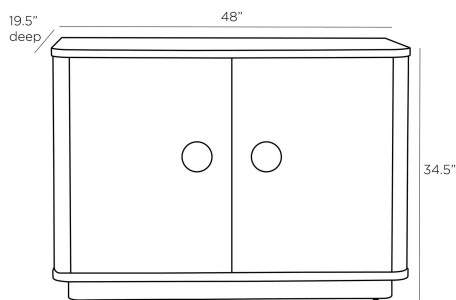

ARTERIOS

KENNEDY CABINET

5704
Opal, Lacquer

The high-gloss finish of opal lacquer oak chest will bring a bold and glamorous statement to any room. Perfectly radiused corners and oversized vintage brass hardware intensify the sleek design. Two drawers and adjustable shelves provide ample storage.

APPEARANCE

Materials	Lacquer, Lacquer, Brass
Finishes	Opal, Opal, Vintage Brass
Finish Will Vary	Yes
Top Coat/Sealant	Yes

DIMENSIONS

Overall	W: 48 in x D: 19.5 in x H: 34.5 in
Foot Print	W: 48 in x D: 19.5 in
Drawer Interior	W: 17 in x D: 10.5 in x H: 2.5 in
Shelf	W: 20.5 in x D: 13 in
Diagonal Dimensions	W: 40 in

SHIPPING

Shipping Requirements	Special Handling Required
Product Weight	194.5 lbs
Gross Weight 1	214.0 lbs
Shipping Box 1	W: 50.0 in x D: 22.0 in x H: 40.0 in

ADDITIONAL INFO

Features	Anti-Tip Kit Included

CONTRACT

Contract Suitability	Contract Suitable As Is

REPLACEMENT PARTS

SHELFPIN1
5704HNDL

SWATCHES

OLSW 2x2 Swatch: Opal Lacquer