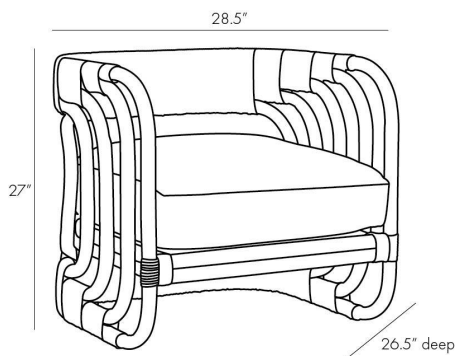

ARTERIOS

HAMZA CHAIR

5663
Mink, Leather

Concentric layers of thick, palm gray rattan poles frame the foundation of this elegantly eccentric and wildly organic chair. The rounded arms seamlessly flow into a tightly wrapped pencil rattan back that sits low for maximum support. A comfy mink leather cushion completes the seat, elevating the look with an edgy appeal. Its natural aesthetic allows this piece to easily blend with existing décor. Finish will vary.

APPEARANCE

Materials	Leather, Leather, Rattan
Finishes	Mink, Mink, Palm Gray
Finish Will Vary	Yes
Top Coat/Sealant	No

DIMENSIONS

Overall	W: 28.5 in x D: 26.5 in x H: 27 in
Foot Print	W: 28.5 in x D: 26.5 in
Seat Cushion Thickness	H: 8 in
Clearance	H: 8 in
Seat	W: 24 in x D: 26 in x H: 19 in

SHIPPING

Shipping Requirements	Truck Ship
Product Weight	50.3 lbs
Gross Weight 1	61.73 lbs
Gross Weight 2	4.0 lbs
Shipping Box 1	W: 30.75 in x D: 31.75 in x H: 30.25 in
Shipping Box 2	W: 26.0 in x D: 28.0 in x H: 10.0 in