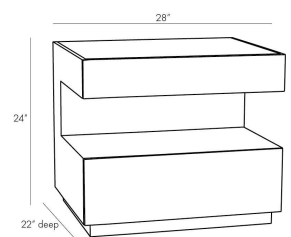

GERON SIDE TABLE

5649
Satin Walnut
H: 24 IN
W: 28 IN
D: 22 IN

The modular concept of this end table delivers a defining element to a space. C-shaped construction features a satin walnut on oak veneer finish that hones in on natural textures, but in a more visual and less tactile way. A black gloss lacquer finishes the tabletop while its nearly hidden base completes the look with a black wood finish for a contemporary contrast to its Mid-Century appeal. The Geron is structural, functional art for modern spaces.