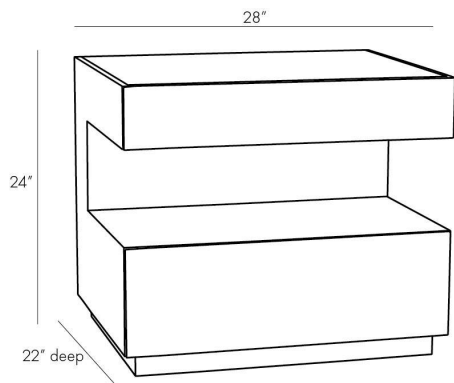

ARTERIOS

GERON SIDE TABLE

5649
Satin Walnut, Walnut Veneer

The modular concept of this end table delivers a defining element to a space. C-shaped construction features a satin walnut on oak veneer finish that hones in on natural textures, but in a more visual and less tactile way. A black gloss lacquer finishes the tabletop while its nearly hidden base completes the look with a black wood finish for a contemporary contrast to its Mid-Century appeal. The Geron is structural, functional art for modern spaces.

APPEARANCE

Materials	Walnut Veneer, Walnut Veneer, Lacquer
Finishes	Satin Walnut, Satin Walnut, Black Gloss
Finish Will Vary	No
Top Coat/Sealant	Yes

DIMENSIONS

Overall	W: 28 in x D: 22 in x H: 24 in
Foot Print	W: 28 in x D: 22 in
Base	H: 2 in
Table Top Thickness	H: 5 in

SHIPPING

Shipping Requirements	Truck Ship
Product Weight	99.21 lbs
Gross Weight 1	110.23 lbs
Shipping Box 1	W: 28.0 in x D: 22.0 in x H: 24.0 in

CONTRACT

Contract Suitability	Contract Suitable As Is
----------------------	-------------------------