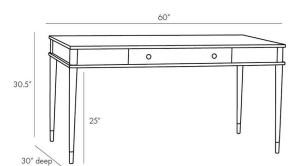

JOBE DESK

5646
Smoke
H: 30.5 IN
W: 60 IN
D: 30 IN

This handsome writing desk looks great on its own, but can also handle sprawling paperwork given its generous surface area. The top features a rift-sawn oak grain and solid 3 band framing the edge. Bronze brass ferrules and hardware glisten against the smoke stain. We have also added adjustable levelers on the feet—truly, it is all in the details.