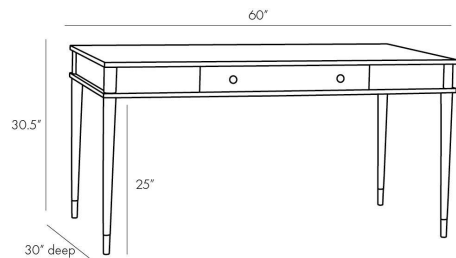

ARTERIOS

JOBE DESK

5646
Smoke, Oak Veneer

This handsome writing desk looks great on its own, but can also handle sprawling paperwork given its generous surface area. The top features a rift-sawn oak grain and solid 3 band framing the edge. Bronze brass ferrules and hardware glisten against the smoke stain. We have also added adjustable levelers on the feet—truly, it is all in the details.

APPEARANCE

Materials	Oak Veneer, Oak Veneer, Brass
Finishes	Smoke, Smoke, Bronze
Finish Will Vary	No
Top Coat/Sealant	Yes

DIMENSIONS

Overall	W: 60 in x D: 30 in x H: 30.5 in
Foot Print	W: 60 in x D: 30 in
Clearance	H: 25 in
Drawer Interior	W: 27.5 in x D: 17 in x H: 3 in
Table Top	W: 60 in x D: 30 in