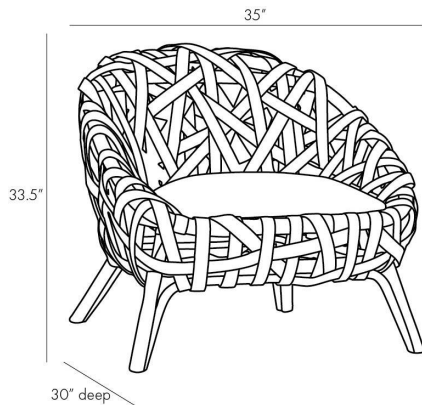

ARTERIOS

HORATIO CHAIR

5635
White, Muslin

The Horatio is defined by the creative chaos of its natural foundation. Thick rattan poles are first steamed and then flattened, before being woven into the frame that shapes this rebellious seat. A palm gray finish highlights the organic qualities that make this piece so unique, and a plush cushion keeps it comfortable and functional. We've covered this one in muslin, allowing you to upholster in the fabric of your choice. Finish will vary.

APPEARANCE

Materials	Muslin, Muslin, Rattan
Finishes	White, White, Palm Gray
Finish Will Vary	Yes
Top Coat/Sealant	No

DIMENSIONS

Overall	W: 35 in x D: 30 in x H: 33.5 in
Seat Cushion Thickness	H: 5 in
Seat	H: 20 in