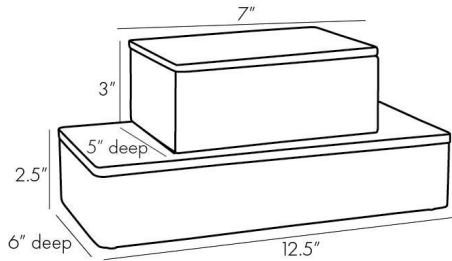

ARTERIOS

HOLLIE BOXES, SET OF 2

5623
Black & White, Resin

Explore the concept of yin and yang in this duo of boxes. Black and white combinations sweep large-scale resin foundations, each with its own distinct swirl pattern. One is larger than the other, making for optimal stylish storage for accessories and small items. Perfect for accenting a vanity, desk or bookcase. Finish will vary.

APPEARANCE

Materials	Resin, Resin
Finishes	Black & White, Black & White
Finish Will Vary	Yes
Top Coat/Sealant	No

DIMENSIONS

Overall Large	W: 12.5 in x D: 6 in x H: 2.5 in
Overall Small	W: 7 in x D: 5 in x H: 3 in

SHIPPING

Product Weight	10.25 lbs
Gross Weight 1	13.23 lbs
Shipping Box 1	W: 24.0 in x D: 22.5 in x H: 17.0 in

CONTRACT

Contract Suitability	Contract Suitable As Is
----------------------	-------------------------