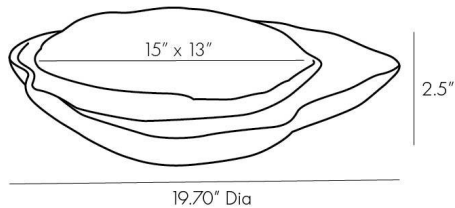

ARTERIO RS

HOLLIE TRAYS, SET OF 2

5622
Black & White, Resin

Explore the concept of yin and yang in this duo of trays. Black and white combinations sweep large-scale resin foundations, each with its own distinct swirl pattern. Organic edges give the set enhanced natural appeal. Showcased solo or as a pair, the Hollie trays stun as a centerpiece or valet. Finish will vary.

APPEARANCE

Materials	Resin, Resin
Finishes	Black & White, Black & White
Finish Will Vary	Yes
Top Coat/Sealant	No

DIMENSIONS

Overall Large	Dia: 20.0 in x H: 2.5 in
Overall Small	W: 13 in x D: 15 in x H: 2.5 in

SHIPPING

Product Weight	11.25 lbs
Gross Weight 1	14.33 lbs
Shipping Box 1	W: 5.0 in x D: 22.0 in x H: 22.0 in

ADDITIONAL INFO

Features	Food Safe
----------	-----------

CONTRACT

Contract Suitability	Contract Suitable As Is
----------------------	-------------------------