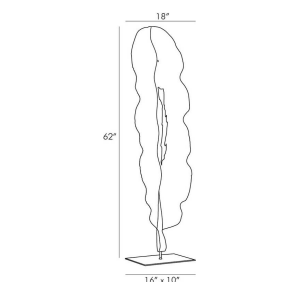

DUGAN FLOOR SCULPTURE

5577

Natural

H: 62 IN

W: 18 IN

D: 10 IN

Artisans skillfully carve natural teak root by hand to create the wildly organic floor sculpture inspired by palm leaves known as the Dugan. Large in scale this sculptural structure commands the space it occupies. Each one-of-a-kind piece is showcased on a black iron base and shows like a work of art. Size and shape may vary.