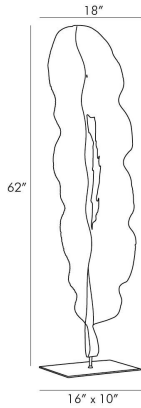

ARTERIO RS

DUGAN FLOOR SCULPTURE

5577
Natural, Teak Root

Artisans skillfully carve natural teak root by hand to create the wildly organic floor sculpture inspired by palm leaves known as the Dugan. Large in scale this sculptural structure commands the space it occupies. Each one-of-a-kind piece is showcased on a black iron base and shows like a work of art. Size and shape may vary.

APPEARANCE

Materials	Teak Root, Iron
Finishes	Natural, Black
Finish Will Vary	Yes
Top Coat/Sealant	No

DIMENSIONS

Overall	W: 18 in x D: 10 in x H: 62 in
Foot Print	W: 16 in x D: 10 in

SHIPPING

Shipping Requirements	Truck Ship
Product Weight	19.5 lbs
Gross Weight 1	29.7 lbs
Shipping Box 1	W: 10.3 in x D: 63.8 in x H: 16.2 in