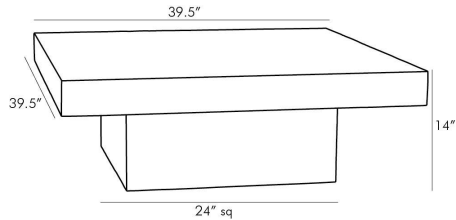

## CAMPBELL COFFEE TABLE

5568  
Sandblasted Soft Black Waxed,  
Wood

Inspired by the rich rustic quality of our Scout Side Table we've designed a cocktail version in its image--crafted from blackened wood which is first sandblasted to give an intense charred wood finish that you can see and feel. The top uniquely has an added brushed texture and a slight gloss is achieved from a final wax coat delivering a modern polish. The large-scale top extends over the base to create a floating effect--a great focal point for a contemporary living space.

### DIMENSIONS

Overall	W: 39.5 in x D: 39.5 in x H: 14 in
Foot Print	W: 24 in x D: 24 in
Table Top Thickness	H: 4 in