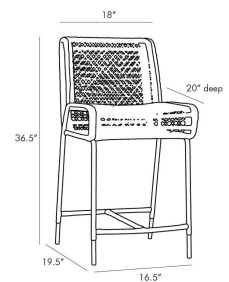

CAMERON COUNTER STOOL

5564
 Chestnut Wash
 Rattan Peel
 H: 36.5 IN
 W: 18 IN
 D: 20 IN

Thinly sliced pieces of rattan peel are first steamed and then bent by hand to shape this stylish seat. A chestnut wash finish and exposed feet work to further enhance its natural characteristics and the double-layer of its open-form structure adds airiness. With no arms and a slightly angled back this stool easily slides under any countertop. finish will vary.