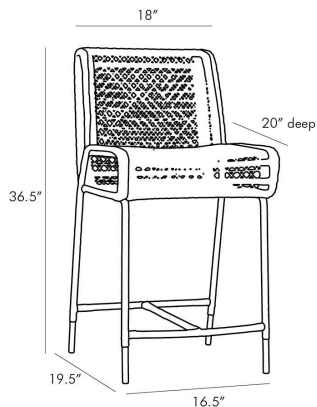

ARTERIOS

CAMERON COUNTER STOOL

5564
Chestnut Wash, Rattan Peel

Thinly sliced pieces of rattan peel are first steamed and then bent by hand to shape this stylish seat. A chestnut wash finish and exposed feet work to further enhance its natural characteristics and the double-layer of its open-form structure adds airiness. With no arms and a slightly angled back this stool easily slides under any countertop. finish will vary.

APPEARANCE

Materials	Rattan Peel, Rattan Peel
Finishes	Chestnut Wash, Chestnut Wash
Finish Will Vary	Yes
Top Coat/Sealant	No

DIMENSIONS

Overall	W: 18 in x D: 20 in x H: 36.5 in
Foot Print	W: 16.5 in x D: 19.5 in
Seat Cushion Thickness	H: 5 in
Seat Back	H: 12.5 in
Seat	W: 17.5 in x D: 16 in x H: 25 in

SHIPPING

Shipping Requirements	Truck Ship
Product Weight	18.5 lbs
Gross Weight 1	25.8 lbs
Shipping Box 1	W: 25.0 in x D: 21.0 in x H: 40.0 in

CONTRACT

Contract Suitability	Contract Suitable With Conditions
Contract Conditions	Not for use in high traffic/public spaces