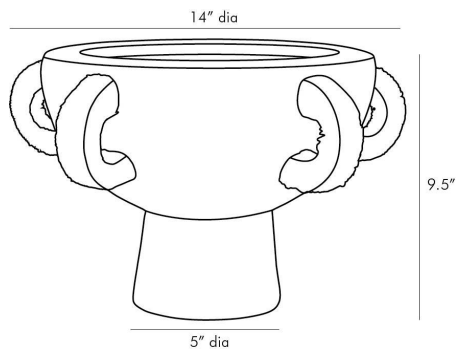

## CLYDE CENTERPIECE

5557  
Fossil Gray, Terracotta

Natural materials play in our Clyde centerpiece to create a novel aesthetic. Terracotta is molded into an almost kylix-shaped piece and finished in fossil gray before being fashioned with five abaca-wrapped handles. A stylish and sturdy option for centering a tablecape indoors or in covered outdoor areas.

### DIMENSIONS

Overall	Dia: 14.0 in x H: 9.5 in
Foot Print	Dia: 5.0 in

### SHIPPING

Product Weight	10.5 lbs
Gross Weight 1	14.28 lbs
Shipping Box 1	W: 17.0 in x D: 18.0 in x H: 14.0 in