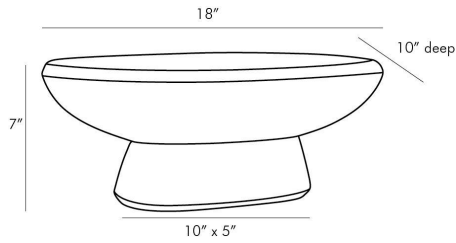

ARTERIOS

CHELSEA CENTERPIECE

5555
White, Concrete

Concrete is molded and finished in a stark white to create the tabletop structure which features a profound bowl-like top that rests upon a slightly tapered boat-like base. Its versatile design allows this piece to complement both traditional and modern decor—it also doubles as an outdoor planter. Pair with the Cayden Centerpiece (5556) for an even more pronounced table arrangement.

APPEARANCE

Materials	Concrete, Concrete
Finishes	White, White
Finish Will Vary	No
Top Coat/Sealant	No

DIMENSIONS

Overall	W: 18 in x D: 10 in x H: 7 in
Foot Print	W: 10 in x D: 5 in

SHIPPING

Product Weight	11.0 lbs
Gross Weight 1	11.95 lbs
Shipping Box 1	W: 15.0 in x D: 23.0 in x H: 12.0 in