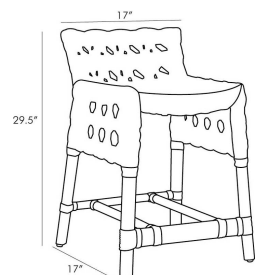

## RICHMOND COUNTER STOOL

5536

Espresso Rattan

H: 29.5 IN

W: 17 IN

D: 17 IN

Crafted entirely from natural materials, this stool is anything but simple. The open pattern is hand-woven with flat rattan, styled in the traditional cane pattern, though exaggerated in a modern way for a hint of added drama. The frame is also made of rattan, built with round poles—for added support, a pole has been added in the low-profile back. This version is finished in espresso, but it is also available in a natural tone (5537). Also available as a bar stool (5534).