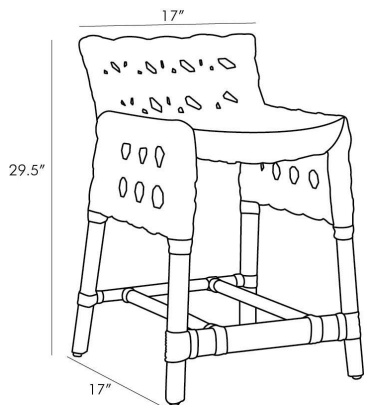

ARTERIOS

RICHMOND COUNTER STOOL

5536
Espresso, Rattan

Crafted entirely from natural materials, this stool is anything but simple. The open pattern is hand-woven with flat rattan, styled in the traditional cane pattern, though exaggerated in a modern way for a hint of added drama. The frame is also made of rattan, built with round poles—for added support, a pole has been added in the low-profile back. This version is finished in espresso, but it is also available in a natural tone (5537). Also available as a bar stool (5534).

APPEARANCE

Materials	Rattan
Finishes	Espresso
Finish Will Vary	No
Top Coat/Sealant	No

DIMENSIONS

Overall	W: 17 in x D: 17 in x H: 29.5 in
Seat	D: 14.5 in x H: 23 in

SHIPPING

Product Weight	9.5 lbs
Gross Weight 1	17.5 lbs
Shipping Box 1	W: 22.0 in x D: 22.0 in x H: 32.0 in