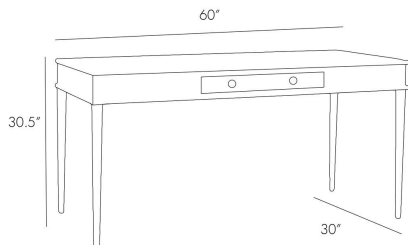

## JOBE DESK

5518  
Ebony, Oak Wood

This handsome writing desk looks great on its own but can also handle sprawling paperwork given its generous surface area. The top features a rift-sawn oak grain and solid 3 band framing the edge. Antique brass ferrules and hardware glisten against the dark ebony stain. We've also added adjustable levelers on the feet?it's all in the details!

### DIMENSIONS

Overall	W: 60 in x D: 30 in x H: 30.5 in
Foot Print	W: 60 in x D: 30 in
Drawer Interior	W: 27.5 in x D: 17 in x H: 3 in