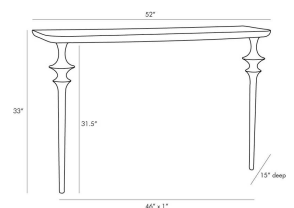

VILLEGAS CONSOLE

5367  
Sable  
H: 33 IN  
W: 52 IN  
D: 15 IN

Brilliant in form, this elegant console delivers high style and simplicity all at once. The solid oak frame and delicate silhouette are enhanced by the deep sable finish. A minimalist approach to traditional design, this piece masters timeless style without impeding on a room's space. Item must be attached to the wall.