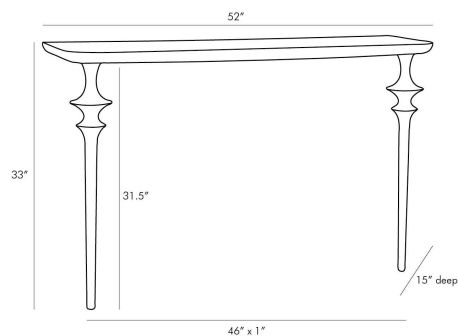

ARTERIOS

VILLEGAS CONSOLE

5367
Sable, Oak Wood

Brilliant in form, this elegant console delivers high style and simplicity all at once. The solid oak frame and delicate silhouette are enhanced by the deep sable finish. A minimalist approach to traditional design, this piece masters timeless style without impeding on a room's space. Item must be attached to the wall.

APPEARANCE

Materials	Oak Wood
Finishes	Sable
Finish Will Vary	No
Top Coat/Sealant	No

DIMENSIONS

Overall	W: 52 in x D: 15 in x H: 33 in
Foot Print	W: 46 in x D: 1 in

SHIPPING

Shipping Requirements	Truck Ship
Product Weight	23.0 lbs
Gross Weight 1	33.5 lbs
Shipping Box 1	W: 18.0 in x D: 55.0 in x H: 12.0 in