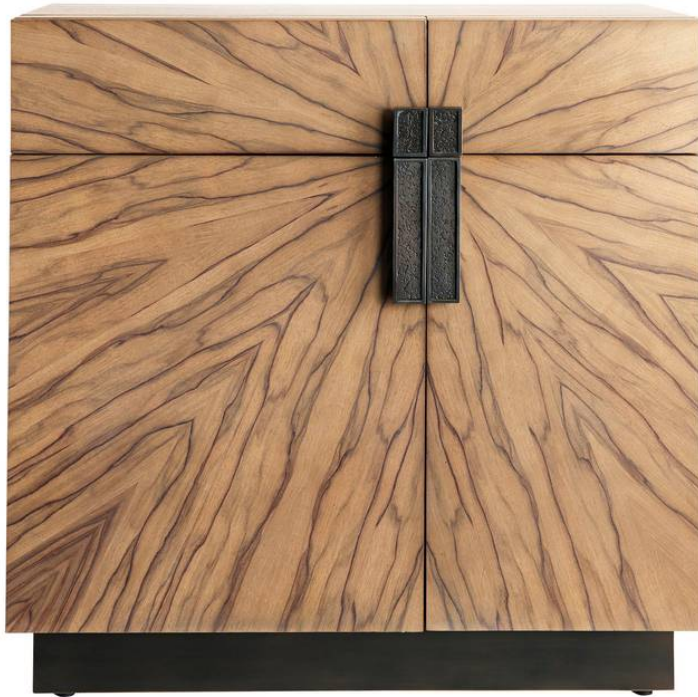

LAFAYETTE CABINET

5126  
 Chateau Gray  
 H: 30.5 IN  
 W: 30 IN  
 D: 18 IN

The Lafayette cabinet brings interest and charm with its unexpected silhouette. The figural ofram veneer in chateau gray creates a unique radial pattern on the cabinet face, met by an opposing horizontal pattern on the top. Offset bronze-finished brass pulls with a hammered texture and eye-catching pattern create a focal point that ties this piece together. Beautifully showcased on a matching bronzed brass base. Ample storage is achieved with two upper drawers and a set of lower cabinet doors. Pattern will vary.