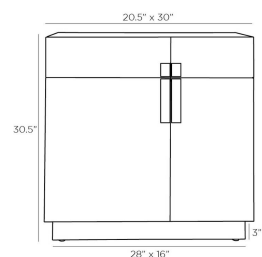

LAFAYETTE CABINET

5126  
 Chateau Gray  
 H: 30.5 IN  
 W: 30 IN  
 D: 18 IN

The Lafayette cabinet brings interest and charm with its unexpected silhouette. The figural ofram veneer in chateau gray creates a unique radial pattern on the cabinet face, met by an opposing horizontal pattern on the top. Offset bronze-finished brass pulls with a hammered texture and eye-catching pattern create a focal point that ties this piece together. Beautifully showcased on a matching bronzed brass base. Ample storage is achieved with two upper drawers and a set of lower cabinet doors. Pattern will vary.