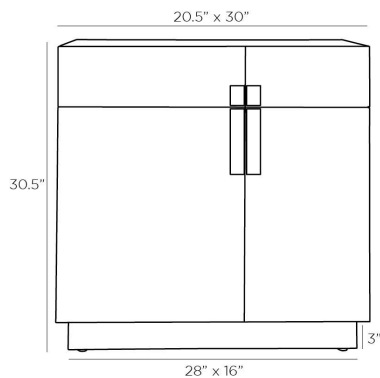

ARTERIOS

LAFAYETTE CABINET

5126
Chateau Gray, Ofram Veneer

The Lafayette cabinet brings interest and charm with its unexpected silhouette. The figural ofram veneer in chateau gray creates a unique radial pattern on the cabinet face, met by an opposing horizontal pattern on the top. Offset bronze-finished brass pulls with a hammered texture and eye-catching pattern create a focal point that ties this piece together. Beautifully showcased on a matching bronzed brass base. Ample storage is achieved with two upper drawers and a set of lower cabinet doors. Pattern will vary.

APPEARANCE

Materials	Ofram Veneer, Ofram Veneer, Brass
Finishes	Chateau Gray, Chateau Gray, Bronze
Finish Will Vary	Yes
Top Coat/Sealant	Yes

DIMENSIONS

Overall	W: 30 in x D: 18 in x H: 30.5 in
Foot Print	W: 28 in x D: 16 in
Large Drawer Interior	W: 13 in x D: 15 in x H: 3.5 in
Small Drawer Interior	W: 9 in x D: 13 in x H: 3.5 in
Diagonal Dimensions	W: 35.5 in

SHIPPING

Shipping Requirements	Special Handling Required
Product Weight	132.28 lbs
Gross Weight 1	154.32 lbs
Shipping Box 1	W: 33.66 in x D: 33.27 in x H: 22.05 in

ADDITIONAL INFO

Features	Anti-Tip Kit Included
Base/Foot Type	Glides