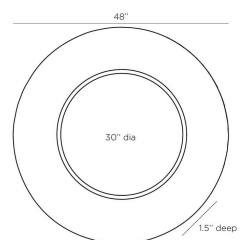

LONA MIRROR

5019
 Black
 D: 1.5 IN
 Dia: 48.0 IN

Rich texture and finish are handcrafted to create an iconic contemporary mirror. A wide round frame covered in natural cornhusks is luxuriously finished in a glossy black lacquer to elevate the humble material. Sophisticated details such as a beveled rounded mirror bring the Lona mirror to life. Finish will vary. Security cleat hanging hardware included.