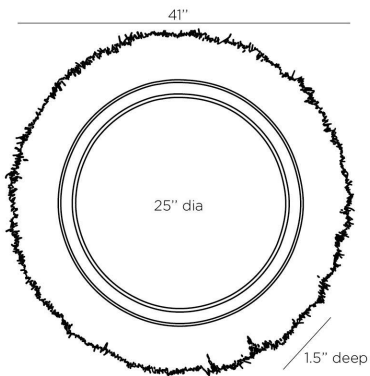

ARTERIO RS

KAI MIRROR

5017
Natural, Abaca

Inspired by handmade Amish brooms, the Kai mirror is made from natural abaca fibers. The textural abaca is wrapped around a solid frame and secured with a contrasting band to create a fringed effect circling a central plain mirror. Abaca will vary. Security cleat hanging hardware included.

APPEARANCE

Materials	Abaca, Abaca, Mirror
Finishes	Natural, Natural, Plain
Finish Will Vary	Yes
Top Coat/Sealant	No

DIMENSIONS

Overall	D: 1.5 in x Dia: 41.0 in
Actual Mirror	Dia: 25.0 in

SHIPPING

Shipping Requirements	Truck Ship
Product Weight	10.5 lbs
Gross Weight 1	24.25 lbs
Shipping Box 1	W: 5.0 in x D: 43.0 in x H: 43.0 in