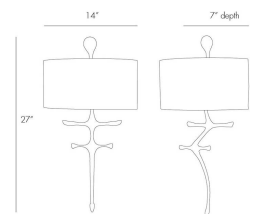

GILBERT SCONCE

49992
Gold Leaf
H: 27 IN
W: 14.5 IN
D: 7.5 IN

This organic brass sconce finished in gold leaf speaks to movement as it arches from the wall. Looks best when placed so you can take advantage of its profile and the dramatic shadow it casts on the wall. Perfect for hallways. Certified for damp locations and intended for interior use.