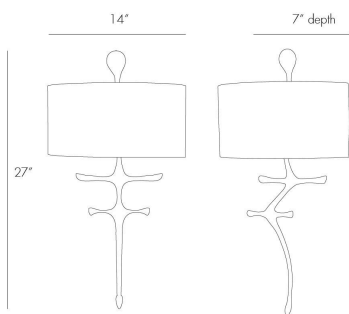

ARTERIO RS

GILBERT SCONCE

49992
Gold Leaf, Brass

This organic brass sconce finished in gold leaf speaks to movement as it arches from the wall. Looks best when placed so you can take advantage of its profile and the dramatic shadow it casts on the wall. Perfect for hallways. Certified for damp locations and intended for interior use.

APPEARANCE

Materials	Brass, Microfiber, Brass
Finishes	Gold Leaf, Black, Gold Leaf
Finish Will Vary	No
Top Coat/Sealant	Yes

DIMENSIONS

Overall	W: 14.5 in x D: 7.5 in x H: 27 in
Backplate	W: 4.5 in x D: 1 in x H: 6 in
Shade	W: 14 in
Shade Side	H: 7 in
Wall Sconce Hanging Orientation	Horizontal and Vertical
Center of Mount from Bottom	H: 18 in
Mount	W: 4 in x D: 1 in x H: 4 in

SHIPPING

Product Weight	6.0 lbs
Gross Weight 1	6.2 lbs
Shipping Box 1	W: 11.0 in x D: 30.0 in x H: 12.0 in

CONTRACT

Contract Suitability	Contract Suitable As Is
----------------------	-------------------------