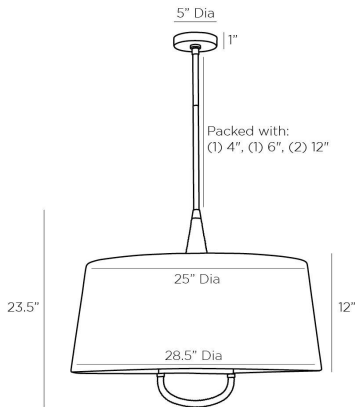

# ARTERIO RS

## MIDDLEBURY PENDANT

49789  
Natural, Cotton

The Middlebury pairs feminine form and masculine materials to create the distinct design of this pendant. The unique, rustic style of the shade is crafted from natural cotton string with a white linen lining and a matching diffuser, concealing six lights but exposing a brown leather-wrapped decorative handle — balancing differing tones and textures. Suspended from an antique brass steel pipe and complete with a taupe cloth cord. Finish will vary. Additional pipe available (PIPE-422). Certified for damp locations and intended for interior use.

### DIMENSIONS

Overall	Dia: 28.5 in x H: 28.5 in
Canopy	Dia: 5.0 in x H: 1 in
Maximum Hanging Height as Sold	58.5 in
Minimum Hanging Height as Sold	28.5 in
Pendant	Dia: 28.5 in x H: 23.5 in

### SHIPPING

Product Weight	13.5 lbs
Gross Weight 1	22.5 lbs
Shipping Box 1	W: 31.5 in x D: 31.5 in x H: 15 in