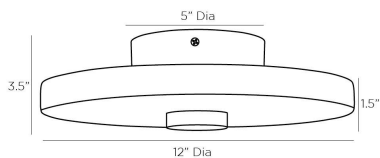

ARTERIOS

MOERS FLUSH MOUNT

49786
White, Alabaster

The Moers takes the traditional flush mount design and modernizes it by pairing white alabaster and English bronze iron with an integrated LED light. When in use, the illumination highlights delicate details inherent to its natural composition. Finish will vary. Certified for damp locations and intended for interior use.

APPEARANCE

Materials	Alabaster, Alabaster, Iron, Iron
Finishes	White, White, English Bronze, English Bronze
Finish Will Vary	Yes
Top Coat/Sealant	Yes

DIMENSIONS

Overall	Dia: 12.0 in x H: 3.5 in
Body	Dia: 12.0 in x H: 1.5 in
Canopy	Dia: 5.0 in x H: 2 in

CERTIFICATIONS & COMPLIANCY

Certifications	Middle East, European Union, United Kingdom, Australia, Mexico, United States, Canada
Compliance	RoHS, UL/ETL, CB

SHIPPING

Product Weight	11.0 lbs
Gross Weight 1	15.0 lbs
Shipping Box 1	W: 15.6 in x D: 15.6 in x H: 6.3 in