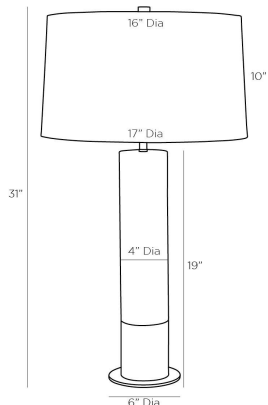

ARTERIOS

NASHIK LAMP

49771-550
White, Alabaster

Simplicity and elegance define the Nashik. The minimalist column shape is crafted from white alabaster and features a bronze steel cuff that blends seamlessly into the base. When illuminated, the brilliant organic, variegated textures are put on display. Topped with an off-white microfiber drum shade and a bronze cylinder finial. Finish will vary.

Overall	Dia: 17.0 in x H: 31 in
Foot Print	Dia: 6.0 in
Base	Dia: 6.0 in x H: 0.25 in
Body	Dia: 4.0 in x H: 19 in
Finial	Dia: 1 in x H: 2 in
Shade Top	Dia: 16.0 in
Shade Side	H: 10 in
Shade Bottom	Dia: 17.0 in
Harp Size	H: 9 in
Neck	Dia: 1.0 in x H: 2.5 in

WIRING

Wire Rating	Indoor Only
Cord	8 FT, Black Cloth, SPT-2
Socket	1, Type A - E26
Suggested Bulb Type	A19
Switch	At Socket, 3-Way Rotary
Maximum Wattage	150.0

CERTIFICATIONS & COMPLIANCY

Certifications	Middle East, European Union, United Kingdom, Mexico, United States, Canada
Compliance	RoHS, UL/ETL, CB

SHIPPING

Product Weight	23.0 lbs
Gross Weight 1	1.0 lbs
Gross Weight 2	5.0 lbs
Shipping Box 1	W: 9.25 in x D: 9.25 in x H: 28.0 in
Shipping Box 2	W: 19.0 in x D: 19.0 in x H: 12.0 in

CONTRACT

Contract Suitability	Contract Suitable As Is
Tilt Test Degrees	10 Degrees