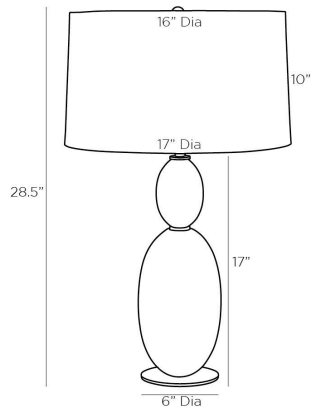

ARTERIOS

MINATO LAMP

49759-580
Ivory, Glass Stone

Hollywood glam inspired, the feminine silhouette of the Minato is formed by a mixed-material construction of stacked ivory glass stone and clear crystal on an antique brass steel base. Topped with an off-white microfiber drum shade with off-white cotton lining and an antique brass sphere finial. Finish will vary.

DIMENSIONS

Overall	Dia: 17.0 in x H: 28.5 in
Foot Print	Dia: 6.0 in
Base	Dia: 6.0 in x H: 0.25 in
Body	Dia: 6.5 in x H: 17 in
Shade Top	Dia: 16.0 in
Shade Side	H: 10 in
Shade Bottom	Dia: 17.0 in
Harp Size	H: 8.5 in
Neck	Dia: 1.0 in x H: 1.5 in

Certifications	Middle East, European Union, United Kingdom, Mexico, United States, Canada
Compliance	RoHS, UL/ETL, CB

SHIPPING

Product Weight	29.67 lbs
Gross Weight 1	26.67 lbs
Gross Weight 2	5.0 lbs
Shipping Box 1	W: 10.0 in x D: 10.0 in x H: 25.0 in
Shipping Box 2	W: 19.0 in x D: 19.0 in x H: 12.0 in

CONTRACT

Contract Suitability	Contract Suitable As Is
Tilt Test Degrees	10 Degrees

REPLACEMENT PARTS

81002