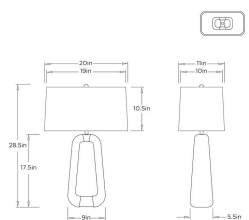

49739-150

Graphite, Ricestone

H: 28.5 IN

W: 20 IN

D: 11 IN

49739-150 GIANNI LAMP

ARTERIOS