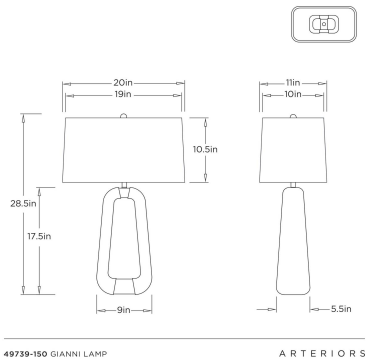

ARTERIOS

GIANNI LAMP

49739-150
Graphite, Ricestone

The equestrian-inspired shape of this lamp is more contemporary than cavalier, though it's just as mount worthy. A graphite ricestone composite is met with steel antique brass breaks that physically divide but visually unite the mixed-material foundation. Adds a modern luxe and organic touch to a space. Topped with a rectangular white linen drum shade with white cotton lining and a matching ricestone finial. Complete with a taupe cloth cord. Finish will vary.

APPEARANCE

Materials	Ricestone, Ricestone, Steel, Steel, Cotton, Linen
Finishes	Graphite, Graphite, Antique Brass, Antique Brass, White, White
Finish Will Vary	Yes
Top Coat/Sealant	No

DIMENSIONS

Overall	W: 20 in x D: 11 in x H: 28.5 in
Body	W: 9 in x D: 5 in x H: 18 in
Shade Top	W: 19 in x D: 10 in
Shade Side	H: 10 in
Shade Bottom	W: 20 in x D: 11 in
Harp Size	H: 9.5 in

WIRING

Wire Rating	Indoor Only
Cord	10 FT, Taupe Fabric, SPT-2
Socket	1, Type A - E26
Suggested Bulb Type	A19
Switch	At Socket, 3-Way Rotary
Maximum Wattage	150.0
Voltage	110-120 V

CERTIFICATIONS & COMPLIANCY

Certifications	Middle East, European Union, United Kingdom, Mexico, United States, Canada
Compliance	RoHS, UL/ETL, CB

SHIPPING

Product Weight	22.0 lbs
Gross Weight 1	24.0 lbs
Gross Weight 2	5.0 lbs
Shipping Box 1	W: 13.0 in x D: 8.25 in x H: 26.0 in
Shipping Box 2	W: 13.0 in x D: 22.0 in x H: 14.5 in

CONTRACT

Contract Suitability	Contract Suitable As Is
Tilt Test Degrees	8 Degrees