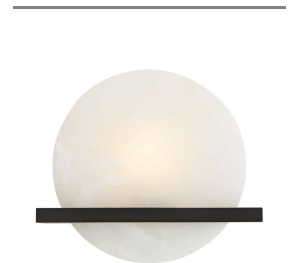

## SAVION SCONCE

49673  
Bronze, White Onyx  
H: 10 IN  
W: 11.5 IN  
D: 4 IN

Gorgeous polished white onyx creates a warm filtered light and adds natural sophistication to any space. The bulb beneath accentuates the stone's organic veins and features brilliantly as it rests perfectly in the frame. The fixture mounts directly from a steel frame finished in bronze. Approved for use in covered outdoor areas. Onyx will vary naturally in tone and texture.