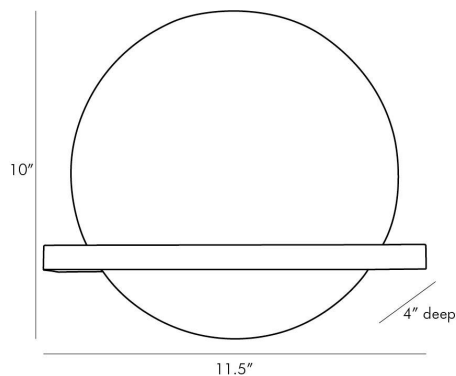

ARTERIO RS

SAVION SCONCE

49673
White, Alabaster

Gorgeous polished white onyx creates a warm filtered light and adds natural sophistication to any space. The bulb beneath accentuates the stone's organic veins and features brilliantly as it rests perfectly in the frame. The fixture mounts directly from a steel frame finished in bronze. Approved for use in covered outdoor areas. Onyx will vary naturally in tone and texture.

APPEARANCE

Materials	Alabaster, Alabaster, Steel
Finishes	White, White, Bronze
Finish Will Vary	Yes
Top Coat/Sealant	No

DIMENSIONS

Overall	W: 11.5 in x D: 4 in x H: 10 in
Backplate	W: 5 in x D: 0.5 in x H: 5 in
Center of Mount from Bottom	H: 4.5 in

WIRING

Wire Rating	Indoor Only
Cord	1 FT, Black/White, SVT
Socket	1, Type B - E12
Suggested Bulb Type	T6
Maximum Wattage	60.0
Voltage	110-120 V

CERTIFICATIONS & COMPLIANCY

Certifications	Middle East, European Union, United Kingdom, Mexico, United States, Canada
Compliance	RoHS, UL/ETL, CB

SHIPPING

Product Weight	6.5 lbs
Gross Weight 1	7.5 lbs
Shipping Box 1	W: 12.6 in x D: 13.8 in x H: 8.1 in

ADDITIONAL INFO

Features	ADA

CONTRACT

Contract Suitability	Contract Suitable As Is