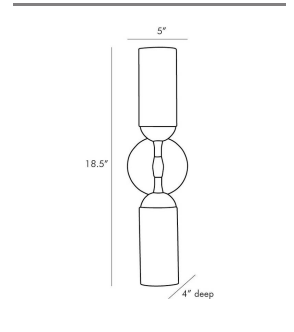

EMMETT SCONCE

49670
 Antique Brass, Bronze
 H: 18.5 IN
 W: 5 IN
 D: 4 IN

Showcasing a set of swirl glass shades in a matte finish that resembles alabaster, the Emmett is simple, stylish and sophisticated. Each flows into steel cups finished in bronze, which brilliantly contrasts with its antique brass steel backplate. A sublime choice for a powder room or modern spaces. Can be installed horizontally or vertically. Certified for damp locations and intended for interior use.