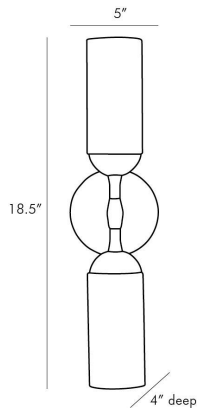

ARTERIOS

EMMETT SCONCE

49670
Antique Brass, Steel

Showcasing a set of swirl glass shades in a matte finish that resembles alabaster, the Emmett is simple, stylish and sophisticated. Each flows into steel cups finished in bronze, which brilliantly contrasts with its antique brass steel backplate. A sublime choice for a powder room or modern spaces. Can be installed horizontally or vertically. Certified for damp locations and intended for interior use.

APPEARANCE

Materials	Steel, Steel, Steel, Glass
Finishes	Antique Brass, Antique Brass, Bronze, Opal Swirl
Finish Will Vary	Yes
Top Coat/Sealant	No

DIMENSIONS

Overall	W: 5 in x D: 4 in x H: 18.5 in
Backplate	D: 1 in x Dia: 5.0 in
Wall Sconce Hanging Orientation	Horizontal and Vertical
Center of Mount from Bottom	H: 9.25 in
Mount	Dia: 4.5 in

WIRING

Wire Rating	Damp
Cord	1 FT, Black/White, SVT
Socket	2, Type B - E12
Suggested Bulb Type	T6
Maximum Wattage	60.0
Voltage	110-120 V

CERTIFICATIONS & COMPLIANCY

Certifications	Middle East, European Union, United Kingdom, Mexico, United States, Canada
Compliance	RoHS, UL/ETL, CB

SHIPPING

Product Weight	2.5 lbs
Gross Weight 1	3.5 lbs
Shipping Box 1	W: 11.7 in x D: 12.2 in x H: 6.7 in

ADDITIONAL INFO

Features	ADA
----------	-----

CONTRACT

Contract Suitability	Contract Suitable As Is
----------------------	-------------------------