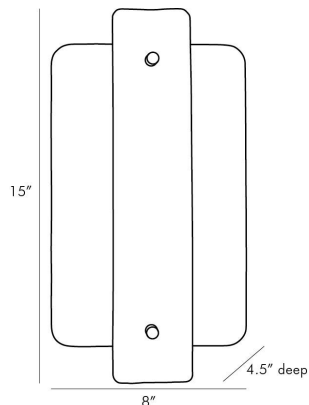

ARTERIO RS

URIAH SCNCE

49668
Clear Seedy, Glass

Much like its lamp predecessor let the Uriah sconce elevate your wall space to museum status. A thick seedy slumped glass in a smoke luster finish cascades down the front of a clear seedy glass wall to create this functional showpiece. The use of mixed materials that shape this rectangular form brings a refined organic element to a space. Finish will vary. Certified for damp locations and intended for interior use.

APPEARANCE

Materials	Glass, Glass, Glass, Steel
Finishes	Clear Seedy, Clear Seeded, Antique Brass
Finish Will Vary	No
Top Coat/Sealant	No

DIMENSIONS

Overall	W: 8 in x D: 4.5 in x H: 15 in
Backplate	W: 5 in x D: 0.5 in x H: 12 in
Wall Sconce Hanging Orientation	Horizontal and Vertical
Center of Mount from Bottom	H: 7.5 in
Mount	Dia: 4.0 in

WIRING

Wire Rating	Damp
Cord	1 FT, Black/White, SVT
Socket	2, Type B - E12
Suggested Bulb Type	T6
Maximum Wattage	60.0
Voltage	110-120 V

CERTIFICATIONS & COMPLIANCY

Certifications	Middle East, European Union, United Kingdom, Mexico, United States, Canada
Compliance	RoHS, UL/ETL, CB

SHIPPING

Product Weight	6.5 lbs
Gross Weight 1	7.0 lbs
Shipping Box 1	W: 10.9 in x D: 17.8 in x H: 9.5 in

CONTRACT

Contract Suitability	Contract Suitable As Is
----------------------	-------------------------