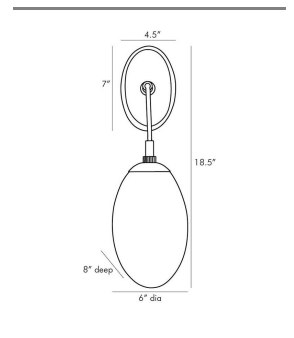

BINDI SCONCE

49648
Opal Glass
H: 18.5 IN
W: 6 IN
D: 8 IN

An oval solid white marble stone backed with steel finished in antique brass showcases a large teardrop-shaped opal glass shade that is suspended by a taupe cloth cord establishing an elegance that instantly elevates a wall space. The adjusts up to 18 inches to accommodate your design. Mount multiples along a hallway to create drama or place on either side of a mirror for a polished element. finish will vary. Certified for damp locations and intended for interior use.