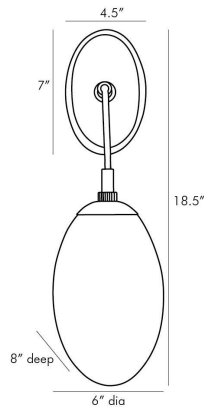

ARTERIOS

BINDI SCONCE

49648
Opal, Glass

An oval solid white marble stone backed with steel finished in antique brass showcases a large teardrop-shaped opal glass shade that is suspended by a taupe cloth cord establishing an elegance that instantly elevates a wallspace. The adjusts up to 18 inches to accommodate your design. Mount multiples along a hallway to create drama or place on either side of a mirror for a polished element. Finish will vary. Certified for damp locations and intended for interior use.

APPEARANCE

Materials	Glass, Steel, Marble, Steel
Finishes	Opal, Antique Brass, White Marble, Antique Brass
Finish Will Vary	Yes
Top Coat/Sealant	Yes

DIMENSIONS

Overall	W: 6 in x D: 8 in x H: 18.5 in
Backplate	W: 4.5 in x D: 1.5 in x H: 7 in
Wall Sconce Hanging Orientation	Horizontal and Vertical
Center of Mount from Bottom	H: 16 in

WIRING

Wire Rating	Damp
Cord	1 FT, Taupe Fabric, SVT
Socket	1, Type B--E12 Other
Suggested Bulb Type	B8
Maximum Wattage	40.0
Voltage	110-120 V

CERTIFICATIONS & COMPLIANCY

Certifications	Mexico, United States, Canada
Compliance	RoHS, UL/ETL

SHIPPING

Product Weight	4.5 lbs
Gross Weight 1	6.5 lbs
Shipping Box 1	W: 14.0 in x D: 15.0 in x H: 11.0 in

CONTRACT

Contract Suitability	Contract Suitable As Is
----------------------	-------------------------