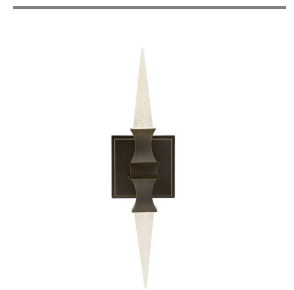

PIPER SCONCE

49527
 English Bronze, Clear
 Seedy Crystal
 H: 18 IN
 W: 5 IN
 D: 4 IN

Inspired by vintage quartz crystal obelisks, the elegant Piper sconce emits an ambient glow above and below. The classic, dual torchiere-style sconce is fashioned in clear seedy crystal with a decorative center arm and a backplate in English bronze steel. LED integrated. Finish will vary. Certified for damp locations and intended for interior use.